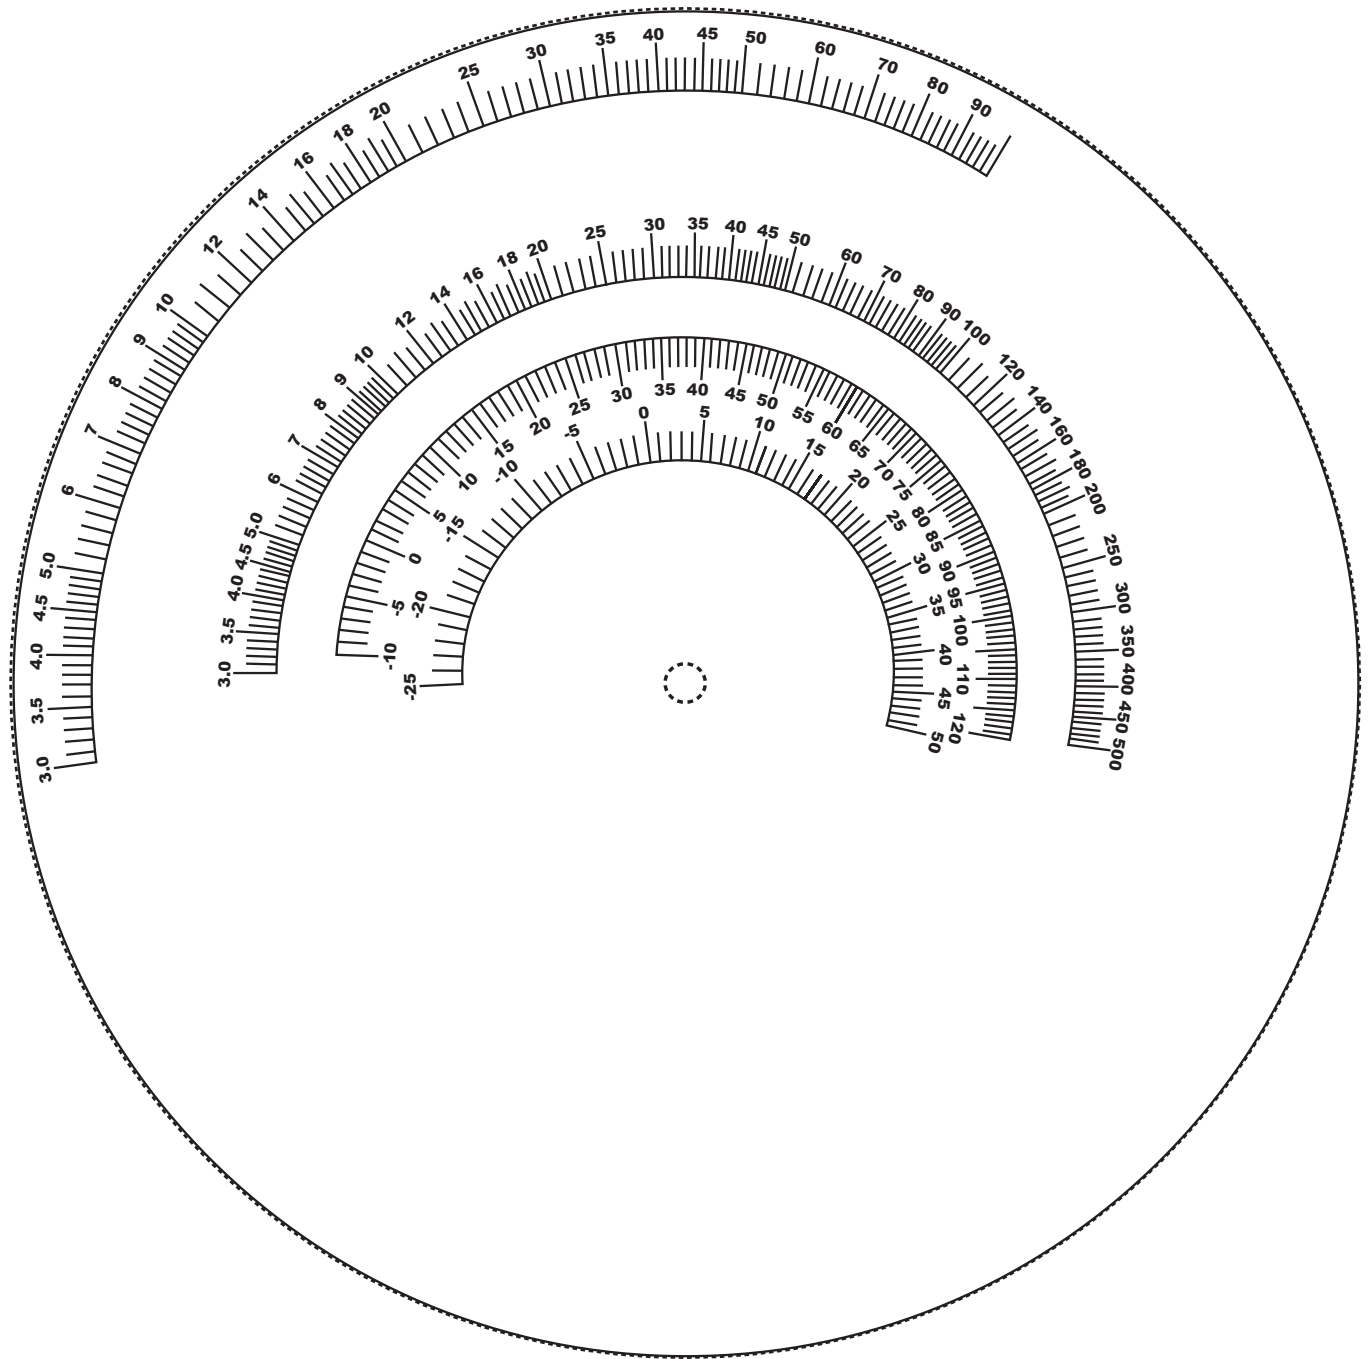

PSYCHROMETRIC WHEEL CALCULATOR

top plate

Thanks for downloading this free tool- just print, cut, and plant a center pin.
 I've used it weekly or daily in my consulting work
 tuning the Science of Homes.
 I hope it works for you too!

Corbett Lunsford
 Building Performance Workshop
 Home Diagnosis TV Series

PSYCHROMETRIC WHEEL CALCULATOR

bottom plate

Thanks for downloading this free tool- just print, cut, and plant a center pin.
I've used it weekly or daily in my consulting work
tuning the Science of Homes.
I hope it works for you too!